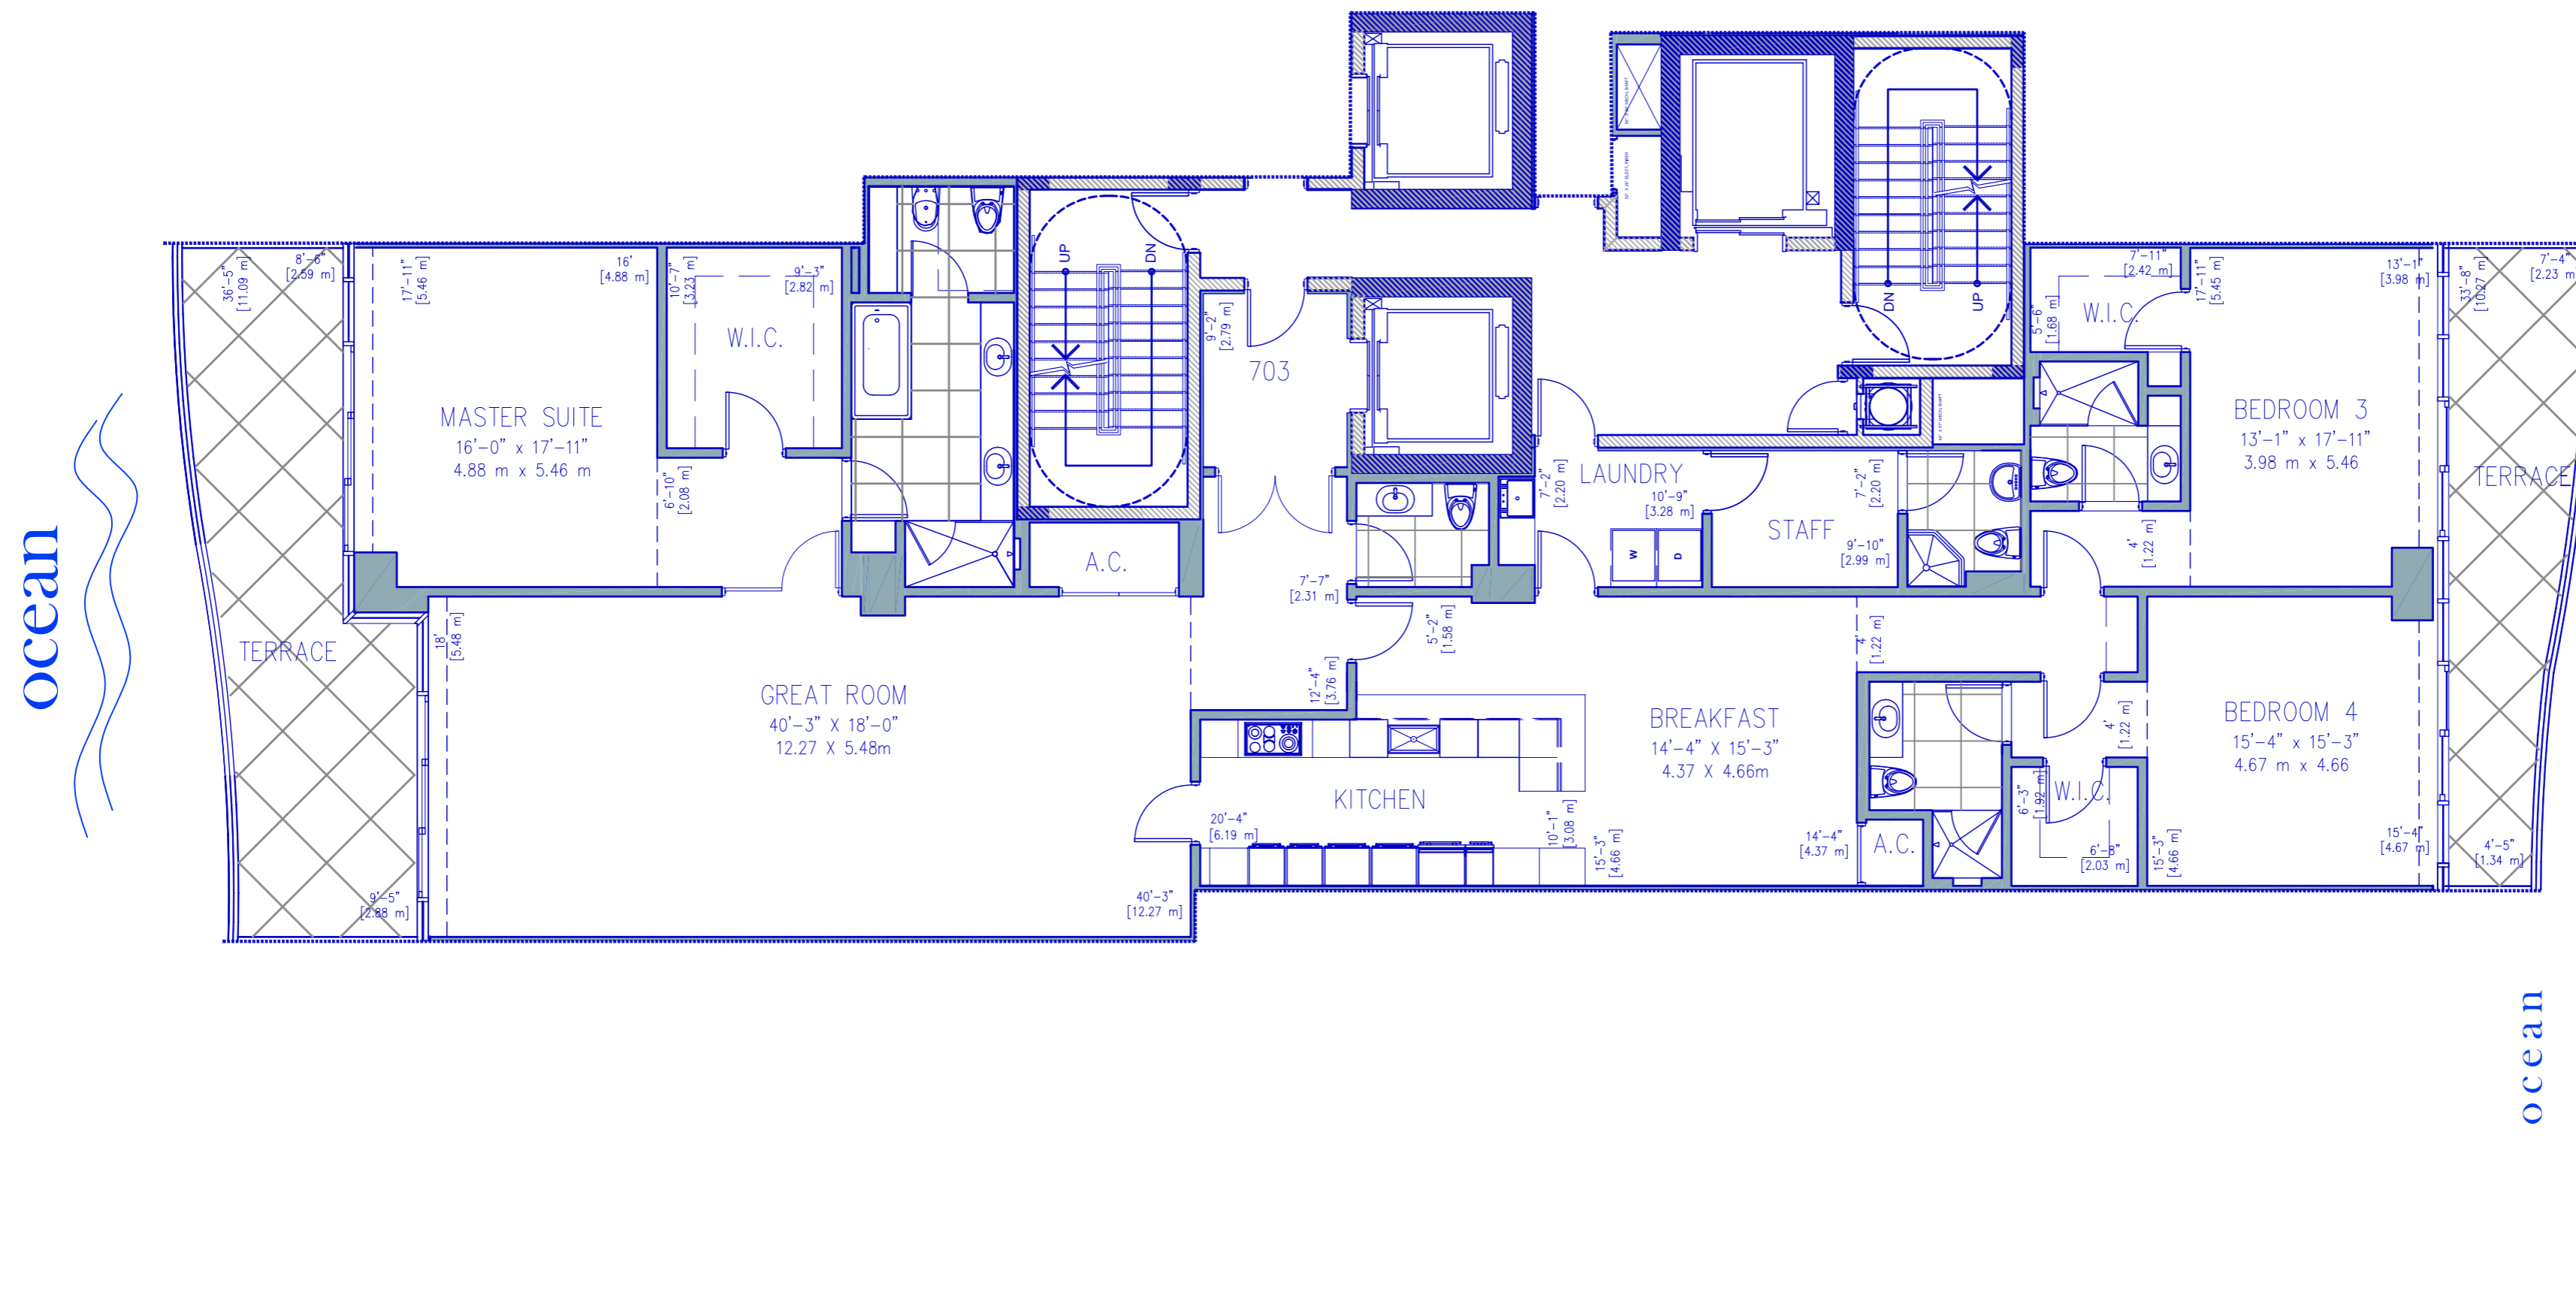

703

RESIDENCE

RESIDENCE	3,325.00 sq. ft.	308.90 sq. mt.
TERRACE	557.00 sq. ft.	51.74 sq. mt.
Total:	3,882.00 sq. ft.	360.64 sq. mt.

CHÂTEAU
OCEAN RESIDENCES